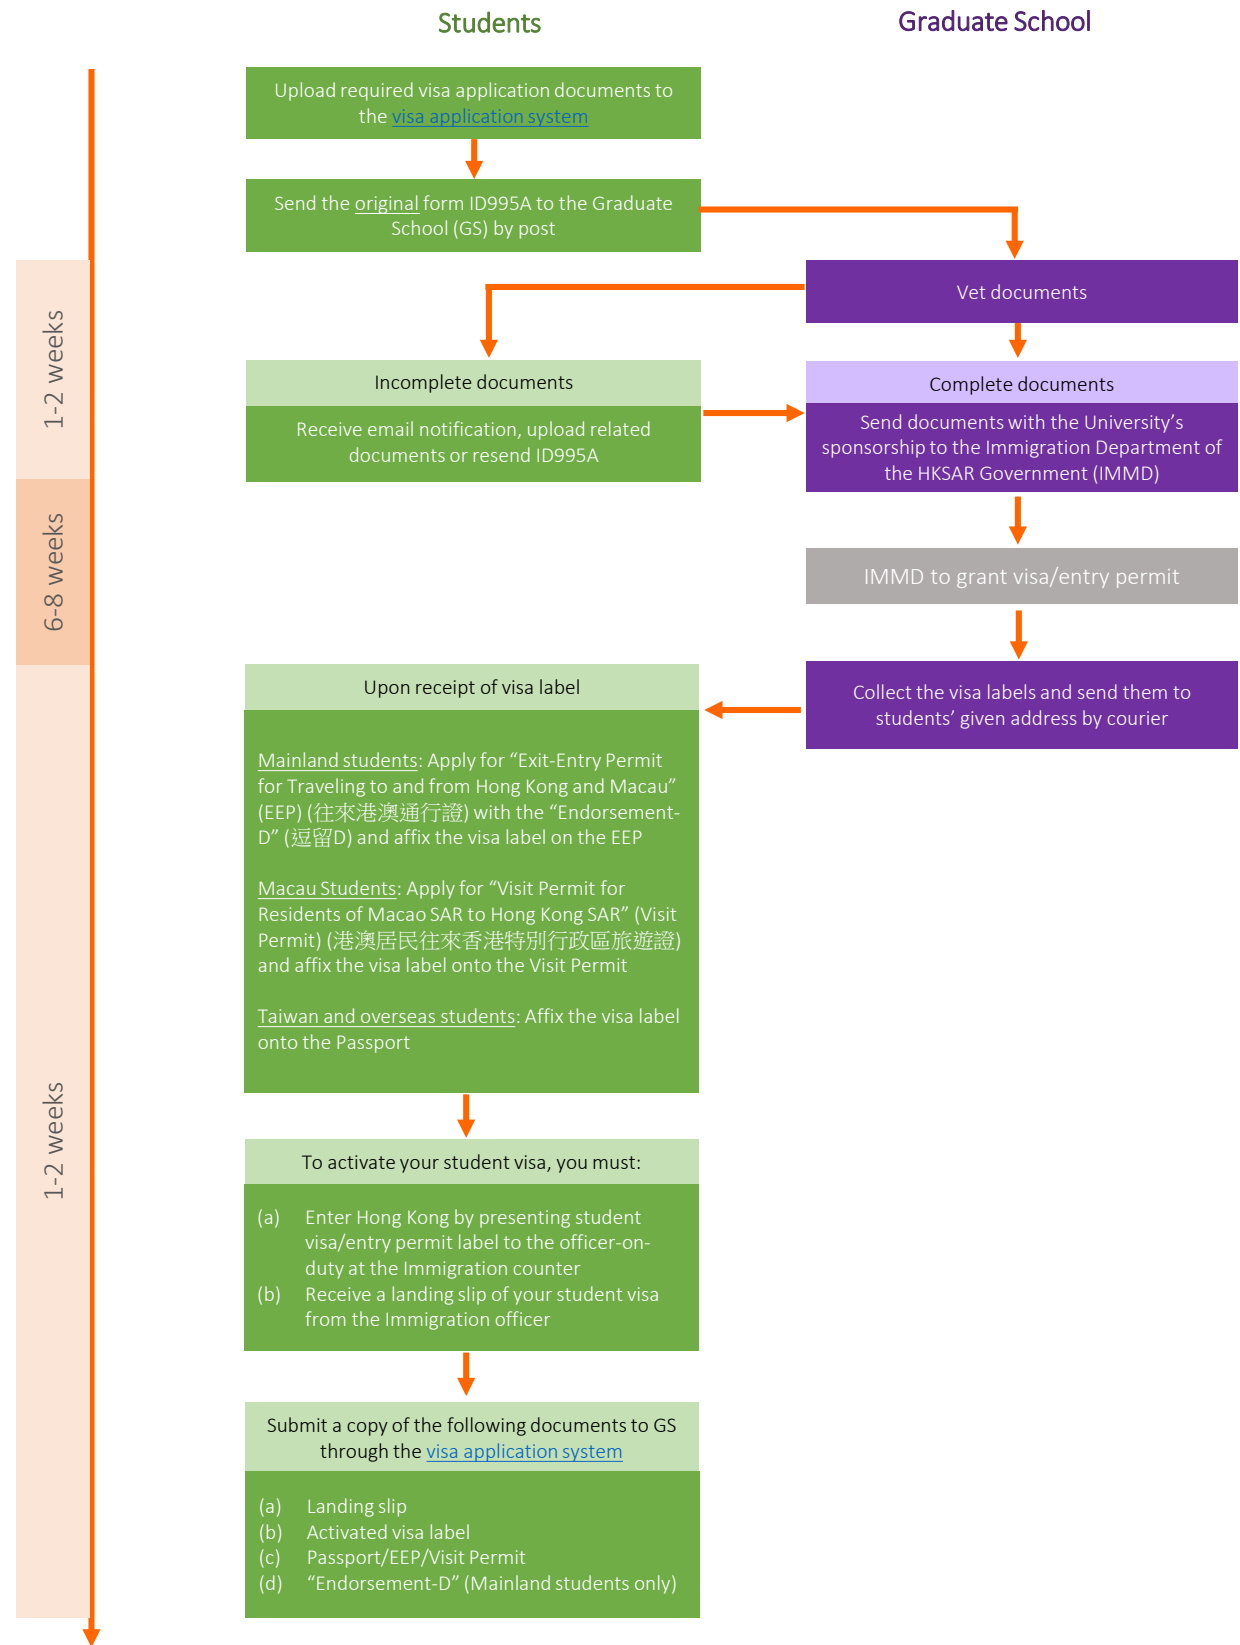

Flow chart of student visa application

Total around 10-12 weeks